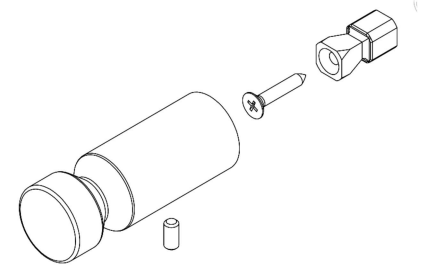

HARDWARE INCLUDED

- 304 STAINLESS STEEL COAT HOOK - 1
- STAINLESS STEEL MOUNTING HARDWARE AND WALL ANCHORS INCLUDED

WALL MOUNTED

PART NUMBERS

2000-BP-SPCH

FINISH

BRIGHT POLISHED

INSTALLATION:

Attach mounting bracket to wall with provided mounting screw. Slide coat hook over mounting bracket and secure with set screw.

WOOD BLOCKING IS THE PREFERRED METHOD OF INSTALLATION

Limited Warranty:

Preferred Bath Accessories Inc. warrants to the purchaser that the product will be free from defects in material and workmanship. If the product does not comply with this warranty, Preferred Bath Accessories Inc. will repair or replace the product or, at Preferred Bath Accessories Inc's. option, refund the purchase price. The limited warranty period is for the lifetime of the product. Limitations on the Warranty: The warranty does not cover, normal wear and tear, product abuse, neglect, improper installation or maintenance. Purchaser Requirements: If this product does not meet Preferred Bath Accessories Inc's. warranty, return the product (postage prepaid) to the place of purchase with proof of purchase and a written claim briefly describing the defect. You may be required to provide other information or evidence of the defect.