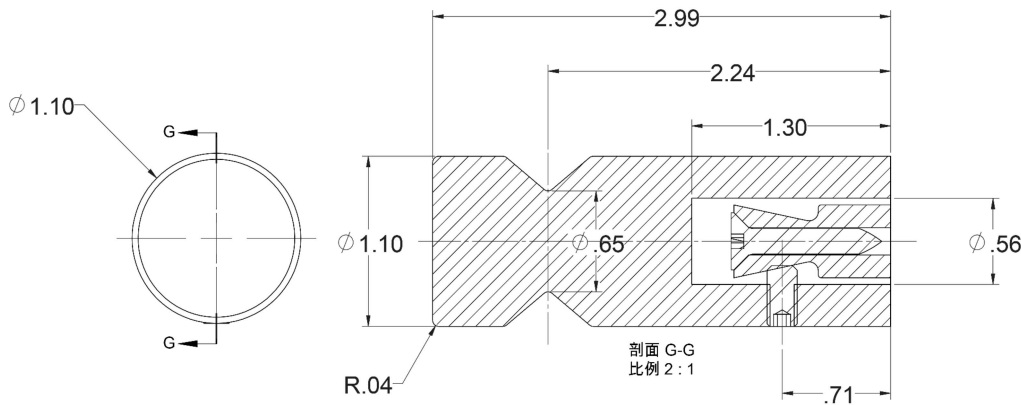

HARDWARE INCLUDED

- 304 STAINLESS STEEL COAT HOOK - 1
- STAINLESS STEEL MOUNTING HARDWARE AND WALL ANCHORS INCLUDED

WALL MOUNTED

PART NUMBERS

2000-BP-SPCH

FINISH

BRIGHT POLISHED

INSTALLATION: